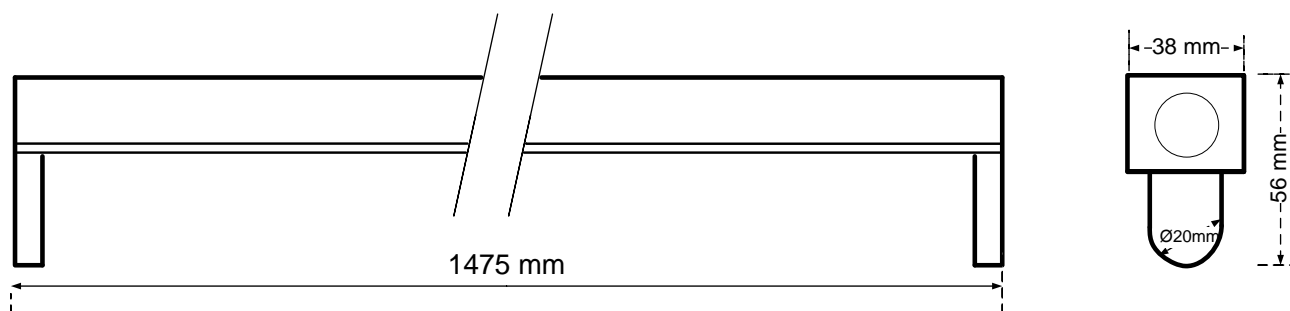

805-128

General Information

Order Code	805-128
Product Description	CYFELCO B T5 1X80 DIM
Application	Offices, shops, educational and public centres, etc.
Installation	Ceiling Surface Mounted Luminaire
Luminaire type	Slim Line Batten for T5 Lamps
Light Source	T5 Fluorescent Tube
Number of light sources	1 pc (not included)
Gear	Vossloh-Schwabe Dimmable Electronic Ballast (HF)
Dimming	Dimmable
Standards	2014/30/EU Electromagnetic Compatibility Directive 2014/35/EU Low Voltage Directive
CE mark	Yes
Warranty	X years

Electrical Data

Lamp Power	80 W
Input voltage	220-240 V
Input Frequency	50-60 Hz
Protection class	Class I

Mechanical Characteristics

Housing Material	Sheet steel 0,5mm
Surface Finish	White powder coating (RAL 9003)
Ingress protection code	IP 20 [Finger-protected]
Mechanical impact protection code	IK03
Dimensions LxWxH	1475x38x56mm

Logistics

Packing	1 pc per resistant carton
Net weight	xx kg
Gross weight	xx kg
Volume	Xx m ³

Dimensional Drawing

ELMASCO INDUSTRIES S.A.

Head Office : 44 K. Palama, 14343 N. Chalkidona, Athens, Greece
 Production Plant : Ag. Adrianos, 21100 Nafplio, Greece
 Email: elmasco@elmasco.eu